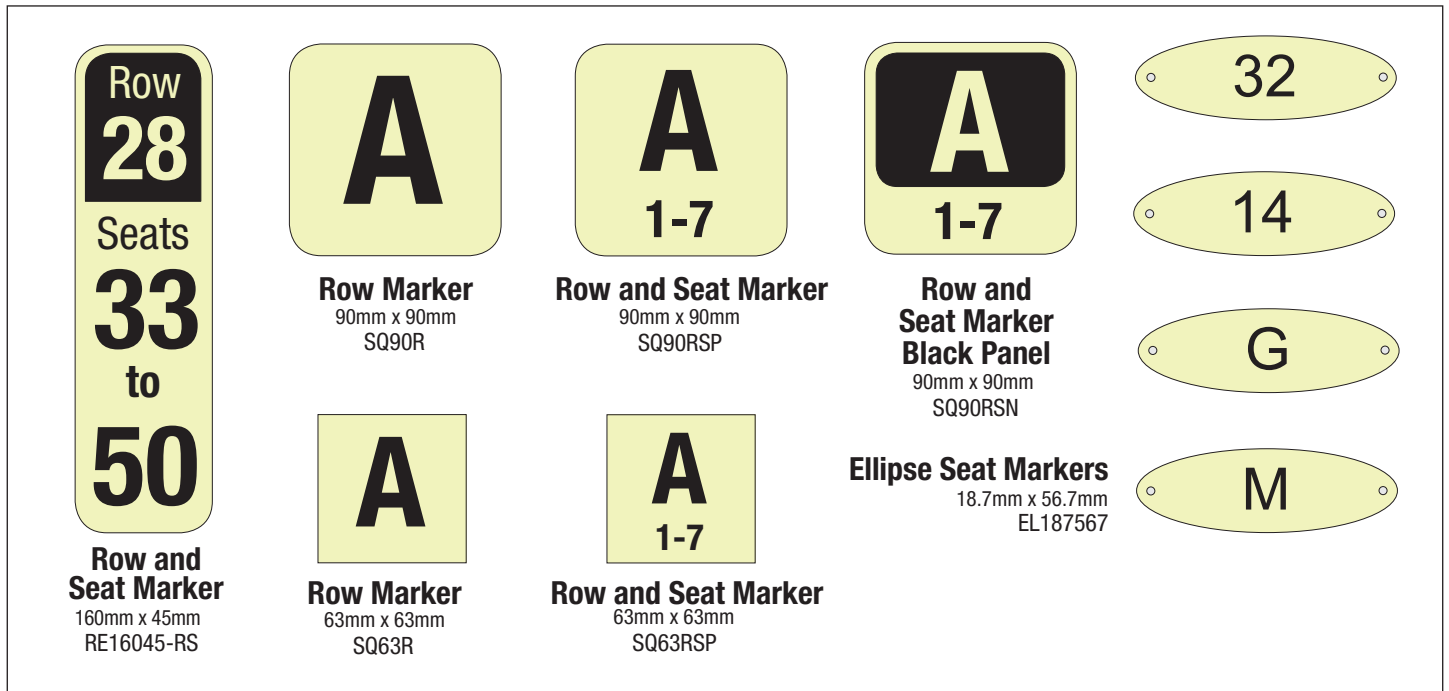

Product Data Sheet - Aisle Markers & Seat Markers

2023 V1

Ecoglo's highly visible photoluminescent Aisle Markers and Seat Markers are designed to readily guide customers to their seats. Working equally well in light, dark and dim conditions they reduce disruption to other customers, increase the efficiency of ushers, and make it easy for a customer to visit concessions or other facilities.

The photoluminescent Aisle and Seat Markers are designed to be visible for the length of a performance (concert, movies, sporting event, etc) to enhance the orderly movement of people to and from their seats. The basic design consists of black text on a glowing background with custom layouts also available.

Note: SQ63R and SQ63RSP markers can fit into F14 and F15 Step Nosings alongside step edge contrast (as above).

Supply

The Aisle Marker can indicate row only or also include seat number ranges.

PRODUCT CODE	PRODUCT NAME	SIGN SIZE
SQ63R	Row Marker	63mm x 63mm
SQ63RSP	Row and Seat Marker	63mm x 63mm
SQ90R	Row Marker	90mm x 90mm
SQ90RSP	Row and Seat Marker	90mm x 90mm
SQ90RSN	Row and Seat Marker Black Panel	90mm x 90mm
RE16045-RS	Row and Seat Marker	160mm x 45mm

The Seat Marker indicates number or letter of seat.

PRODUCT CODE	PRODUCT NAME	SIGN SIZE
EL187567	Ellipse Seat Marker	18.7mm x 56.7mm

Composition

The high visibility flat panel is manufactured from 5005 0.9mm aluminium sheet. Custom made photoluminescent pigments are embedded in thermoset polyester carriers to integrally bond the active ingredients onto the aluminium sheet following curing at high temperature.